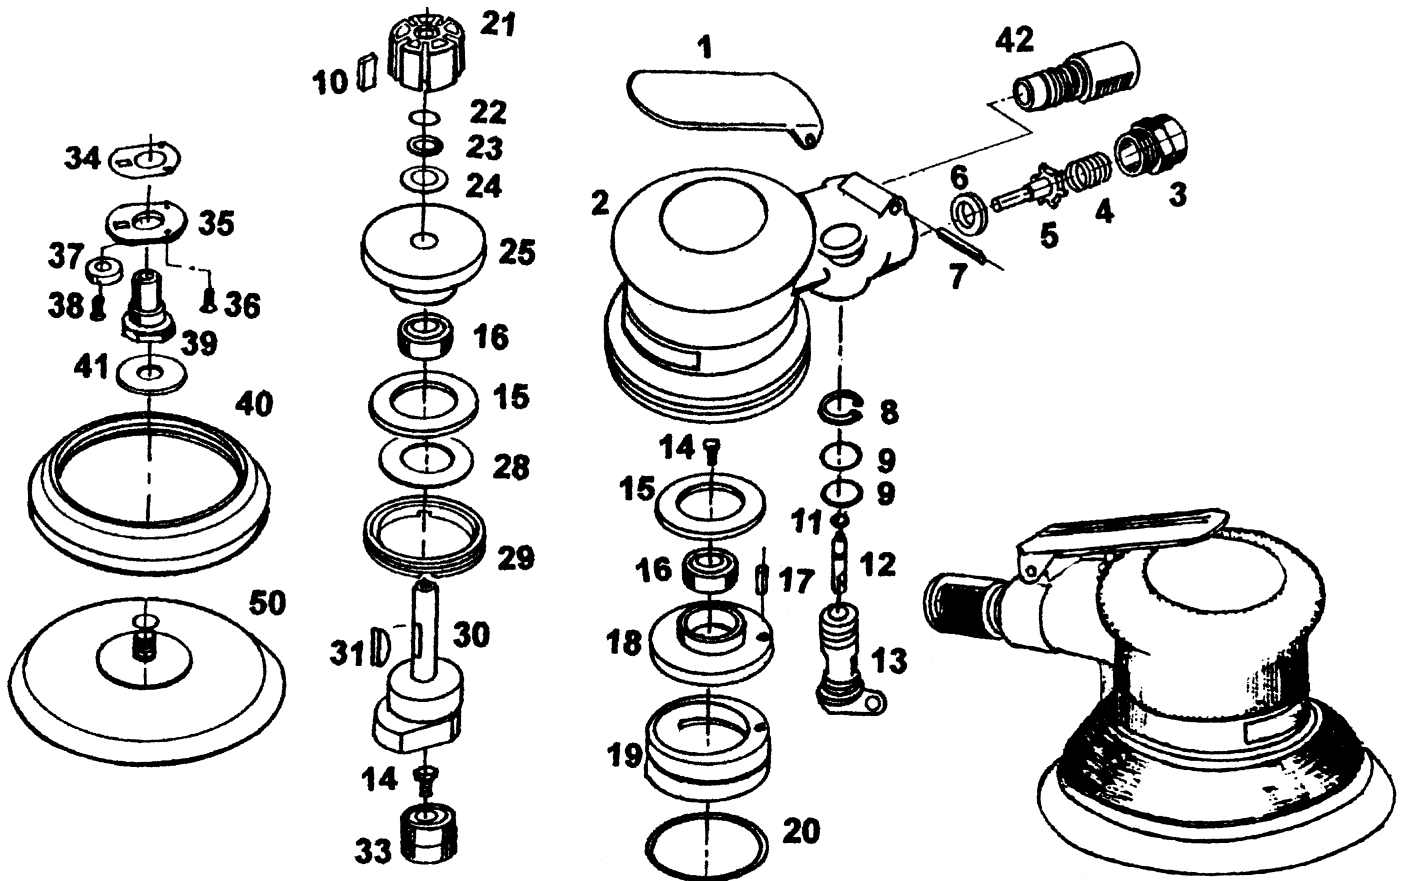

## Non-Vacuum System

Index No.	Part No.	Description	No. Req'd
1	75027	Lever	1
2	57001	Housing	1
3	24109B	Air Inlet (1/4" PT)	1
	24109C	Air Inlet (1/4" NPT)	1
4	76514	Spring	1
5	57007	Tip Valve	1
6	75040	Washer	1
7	57037	Pin	1
8	57018	Snap Ring	1
9	02197	O-Ring	2
10	57025	Blade	5
11	20413	O-Ring	1
12	57005	Valve Stem	1
13	57003	Regulator	1
14	70512	Screw	2
15	20310	Washer	2
16	B6000	Bearing	2
17	76050	Pin	1
18	57015	Rear Plate	1
19	57016	Cylinder	1
20	57020	O-Ring	1
21	57006	Rotor	1
22	R10x1	O-Ring	1

Index No.	Part No.	Description	No. Req'd
23	70522	Washer	1
24	70535	Shim	1
25	57017	Front Plate	1
28	86028	Washer	1
29	57026	Lock Ring	1
30	57018	Shaft Balance	1
31	70521A	Key	1
	70591	Wrench	1
33	B6001	Bearing	1
34	57032	Gasket	1
35	57033	End Plate	1
36	57036	Screw	2
37	57031	Balance	1
38	57038	Screw	1
39	57019	Balance Shaft	1
40	57060	Shroud	1
41	70588	Washer	1
42	57058N	Muffler - Exhaust	1
50	5A5C	5", 5 Hole Hook Face Pad	1
	5P5C	5", 5 Hole Vinyl Face Pad	1
	6A6C	6", 6 Hole Hook Face Pad	1
	6P6C	6", 6 Hole Vinyl Face Pad	1